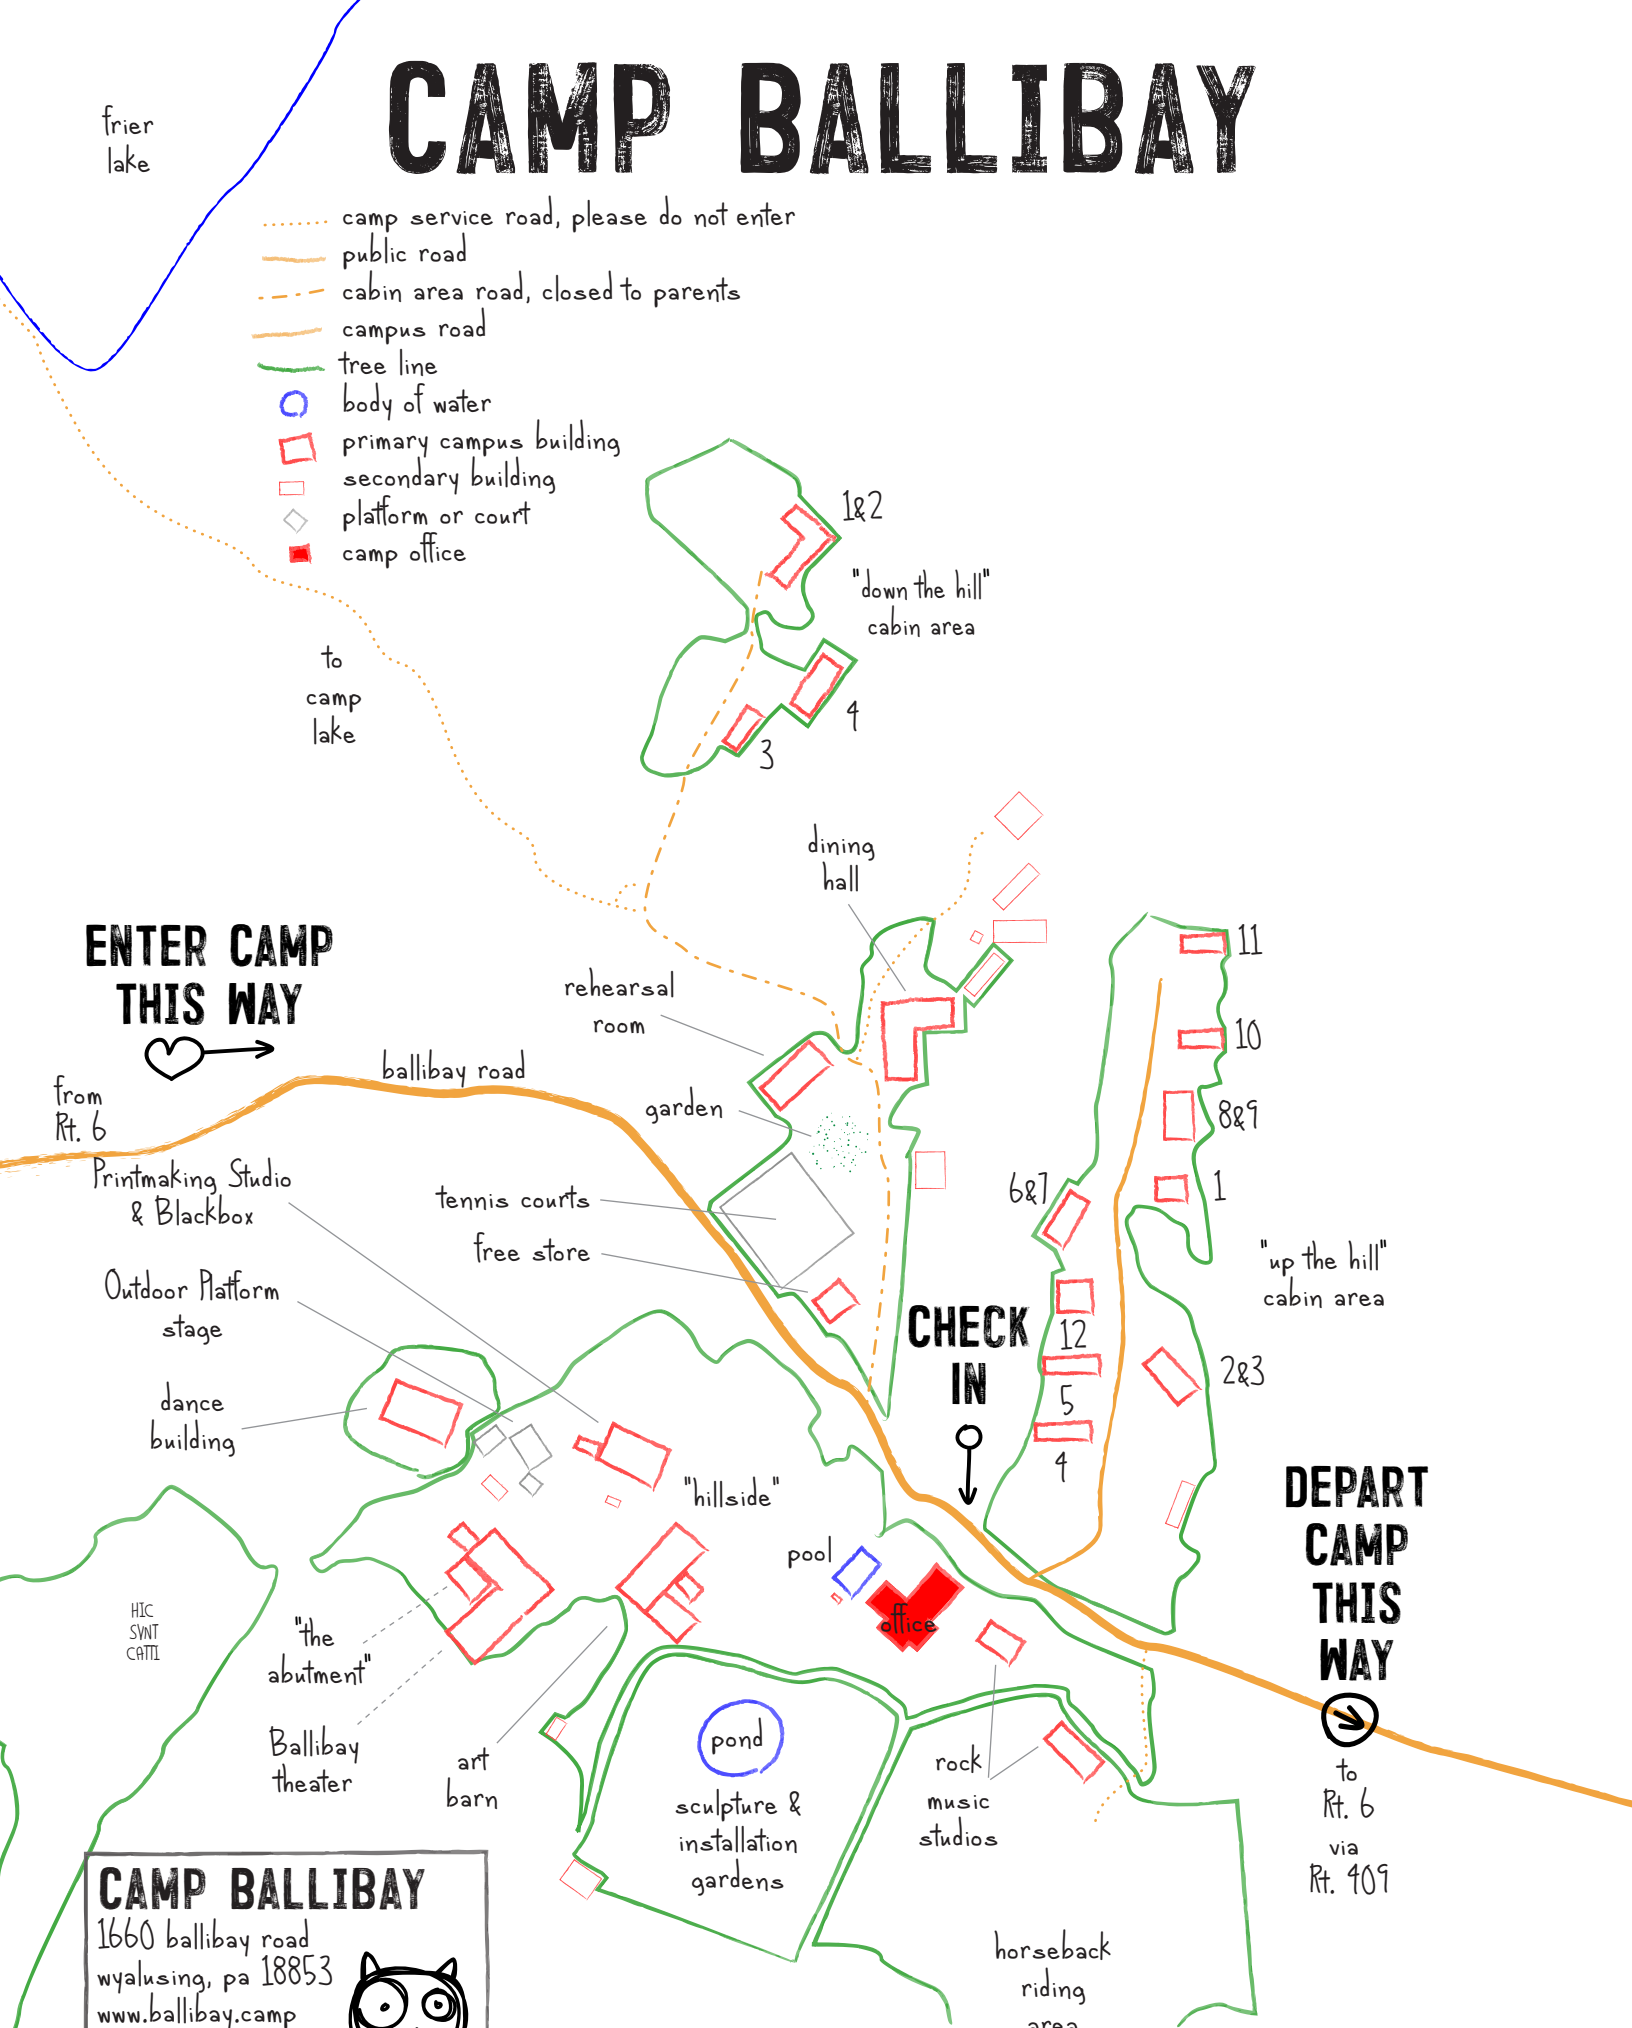

CAMP BALLIBAY

frier lake

- ⋯ camp service road, please do not enter
- public road
- - - cabin area road, closed to parents
- campus road
- tree line
- body of water
- ▭ primary campus building
- ◻ secondary building
- ◇ platform or court
- camp office

ENTER CAMP THIS WAY

from Rt. 6

ballibay road

Printmaking Studio & Blackbox

Outdoor Platform stage

dance building

HIC SWIT CATTLE

"the abutment"

office

dining hall

1&2

"down the hill" cabin area

3

4

6&7

11